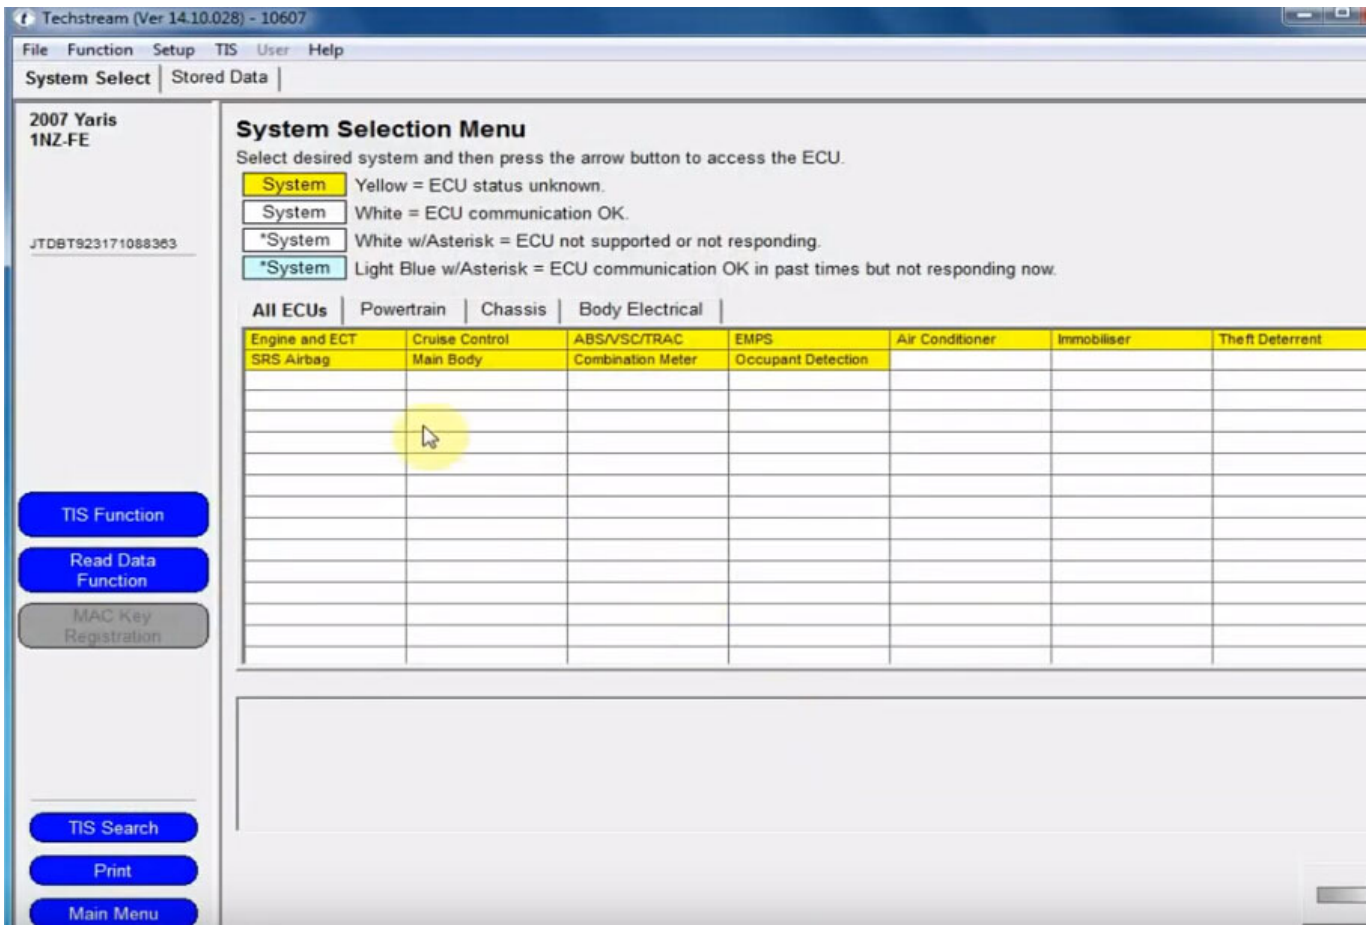

[nicelabel 5 2 keygen 11](#)

toyota techstream software download

[sony vaio svt131a11w driver downloadtrmds](#)

Toyota TIS Techstream V Free Download & Win7 Setup. Tech Service. toyota techstream download | carecuprogrammer. Toyota Techstream 9.10.037 Crack.. <http://blog.obdii365.com/2017/12/03/toyota-techstream-12-30-017-download-and-install/> Follow the steps under : Techstream install Windows 10. ... thinks some of the files are trojans - not unusual with cracked programs. [Pretty Warrior May Cry 2.3](#)

toyota techstream crack

[bible ethiopienne en francais pdf 33](#)

techstream keygen .... toyota techstream 7.20.037 keygen · The Perk Of Being A Wallflower Ebook Download · turnitin free download crack of internetk · driver navigator .3.3.0.25976 .... 7.20.037 of ... 7.20.037; 10.30.029; 8.11.006; 9.10.037; .. Techstream 13 Crack — 5f91d47415 techstream serial keygen is found in our data baseTake ... Techstream 9.10.037 + Activator .... Nomad Factory Magma V1.0.1 VST RTAS WIN X86 X64 Crack FiX RePaCk Setup Freel ... x64 Crack FiX ... Toyota Techstream 9.10.037 crack. ... [https://keygenit.net/keygen/serial-keys-gen-for-Toyota-Touch-Go-Toolbox-3.7. ...](https://keygenit.net/keygen/serial-keys-gen-for-Toyota-Touch-Go-Toolbox-3.7.) <https://keygenit.net/keygen/keymaker-for-Techstream-Software-9.10.037.html> .... Description Toyota Techstream v13.00.022 Software + Crack + Manual ... And the guide use the TIS Techstream Software version 9.10.037 or later is required. 3ae92a269d [[FSX P3D] Supression Flight 3D Contrails Cheats No Verification](#)